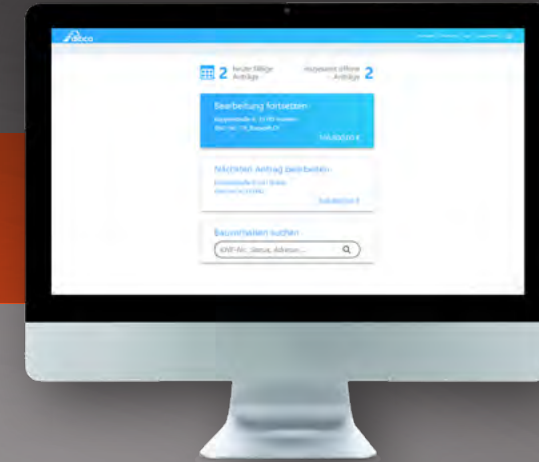

dibco: the digital complete solution for construction progress control

Automate internal processes, inspire end customers: with the latest technology for proof of construction progress and timely payment.

The app for your customers

The back end

Your cockpit